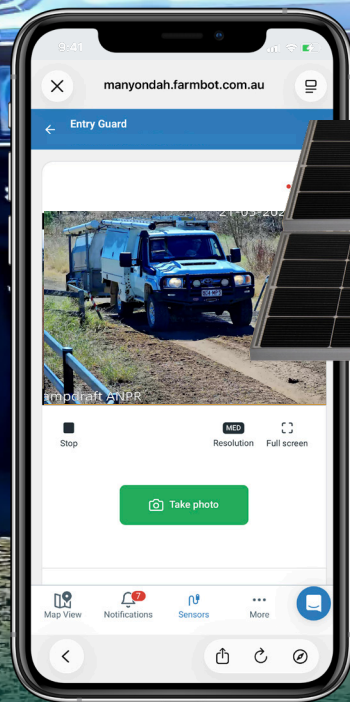

**FARMBOT**  
security

Powered by  
**LAND WATCH**  
*Australia*

# Entry Guard Pro

Protect and monitor your property with confidence.

Starlink or 4G connectivity

Protect what matters most with Farmbot Security.

The Entry Guard Pro is designed to deliver more than just motion detection. It gives you greater visibility and confidence around who is entering and exiting your property at all times. Combining advanced number plate recognition with high-definition video monitoring, it allows you to accurately track, record, and review vehicle activity across your entry points in near real time.

## Intelligent entry monitoring with advanced number plate recognition and real-time visibility.

Whether it's contractors, deliveries, staff movements, visitors, or unknown vehicles entering your boundary, The Entry Guard Pro provides the detail needed to maintain greater awareness and control across your operation. With a secondary overview camera, it also captures surrounding activity beyond the vehicle itself, giving you greater context around movement and behaviour at your property entrance. Built for remote Australian environments, it delivers reliable monitoring designed for modern farming operations.