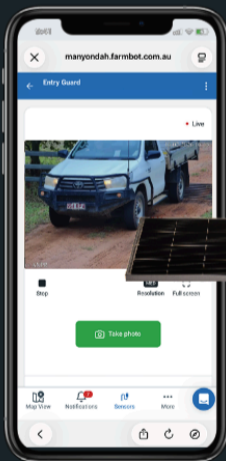

Rugged security for rural Australia. Built to monitor your boundaries day and night, while acting as a visible deterrent to unwanted activity.

Keep track of every entry onto your property in real time.

The Entry Guard range gives you visibility over who enters your property and when. With multiple camera options, including dual-camera motion and heat detection, plus enhanced number plate recognition, it's built for accuracy across gates, roads, grids, and weighbridges.

[Discover more](#)

XYZ 000

Number plate recognition capabilities

All your property insights, on the MyFarmbot platform

Thermal sensors to detect movement day and night

Near-real time notifications to your device

Entry Guard Pro

- Advanced number plate recognition technology.
- Alerts sent straight to your device and stay connected with access to live and recorded footage remotely via the MyFarmbot platform.
- Records of who's been on your property with monthly reports.
- Suitable for grids, roads, and weighbridges.
- Additional side camera for general view.